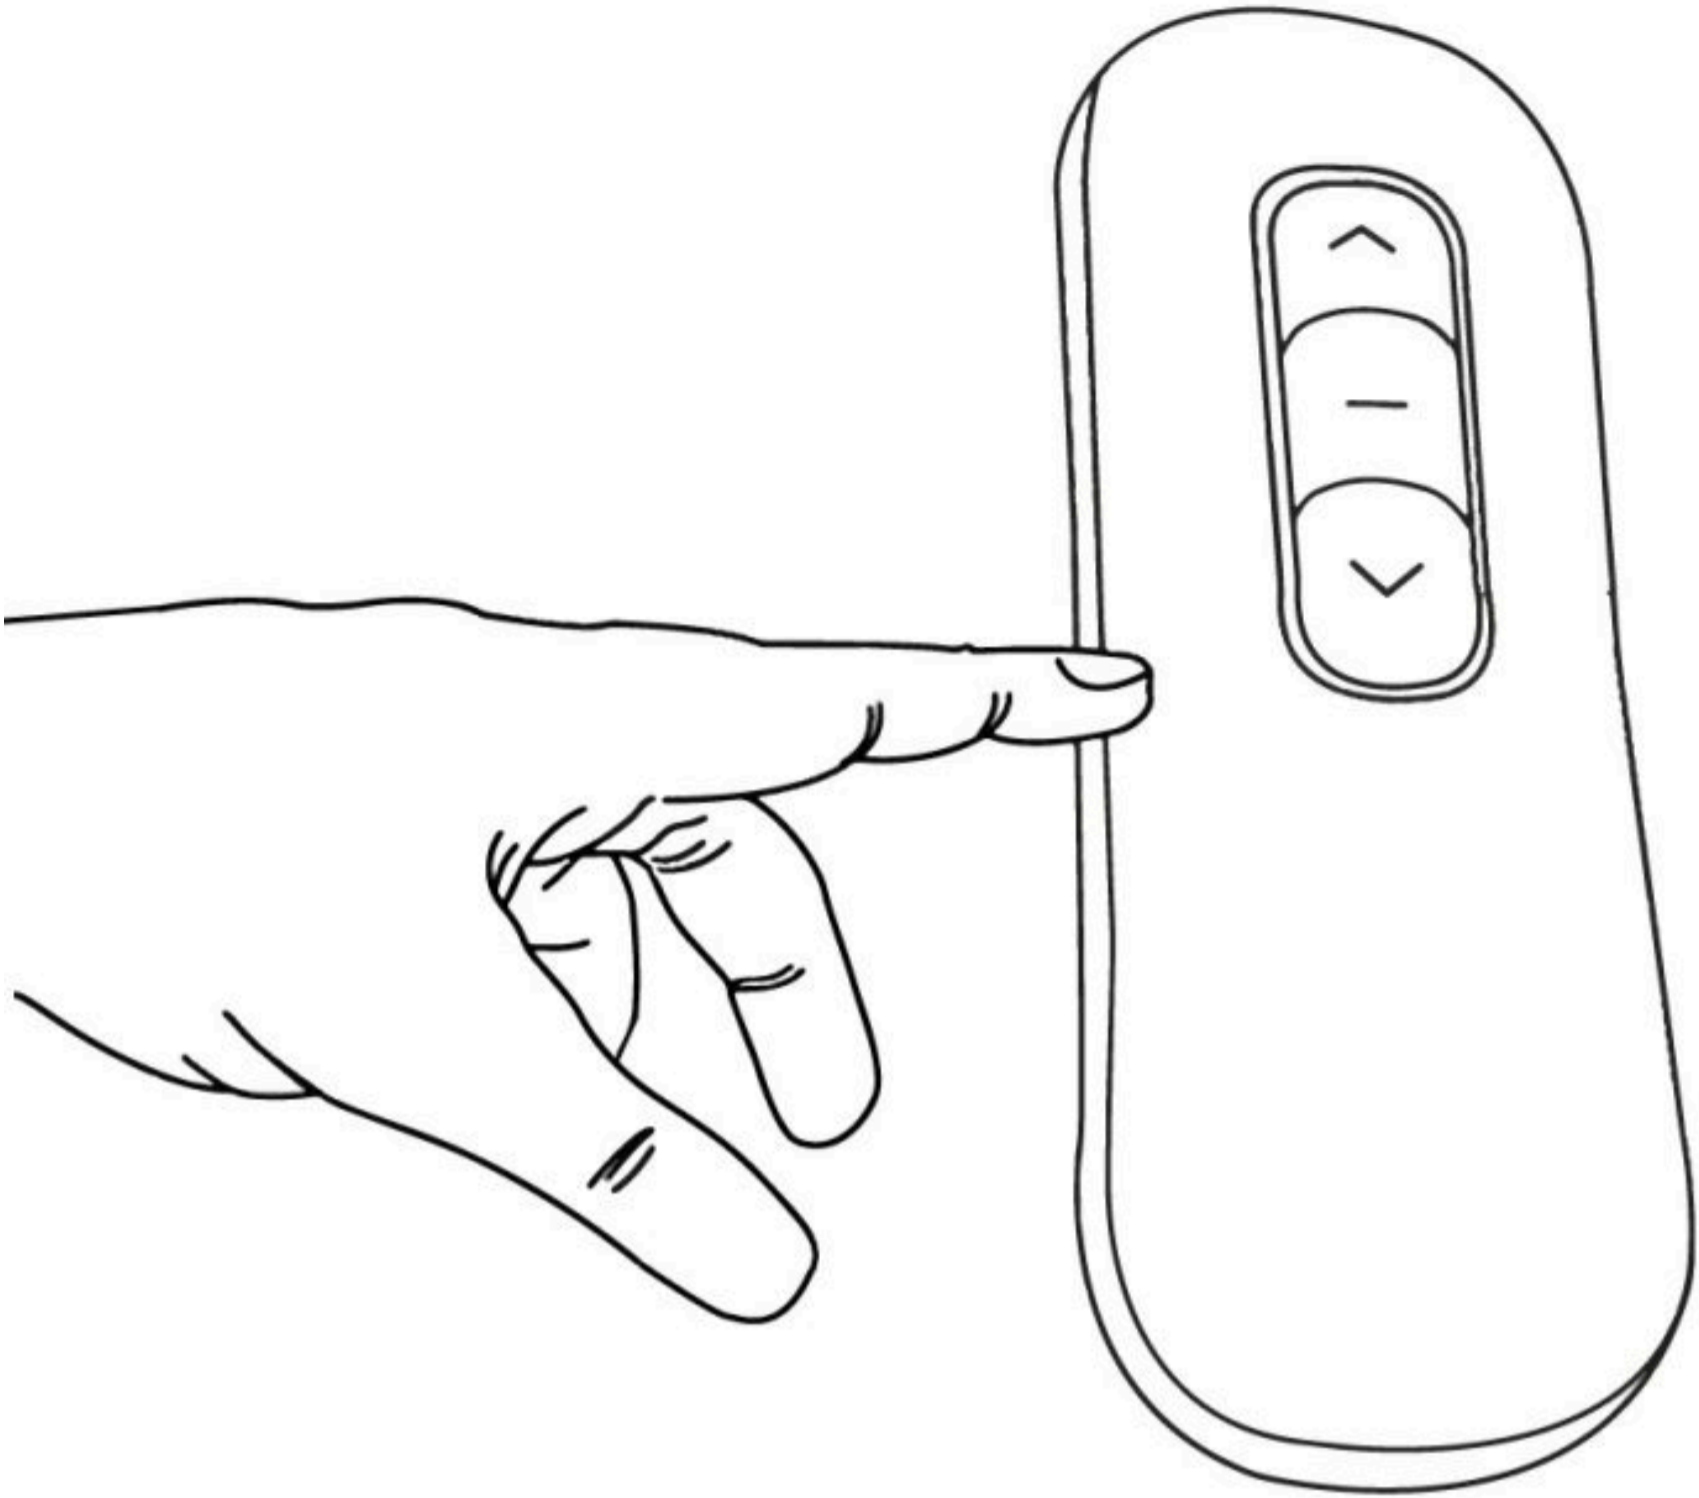

## FLEXIBOX

This is an outdoor roller blind, operated manually with a crank or motorized with a remote control. It is equipped with a box that protects the canvas and the internal mechanism. It can be used for residential or commercial purposes, providing protection from the sun, rain, and wind.

---

DRIVE

---

MANUAL

ELECTRIC

---

MODELS