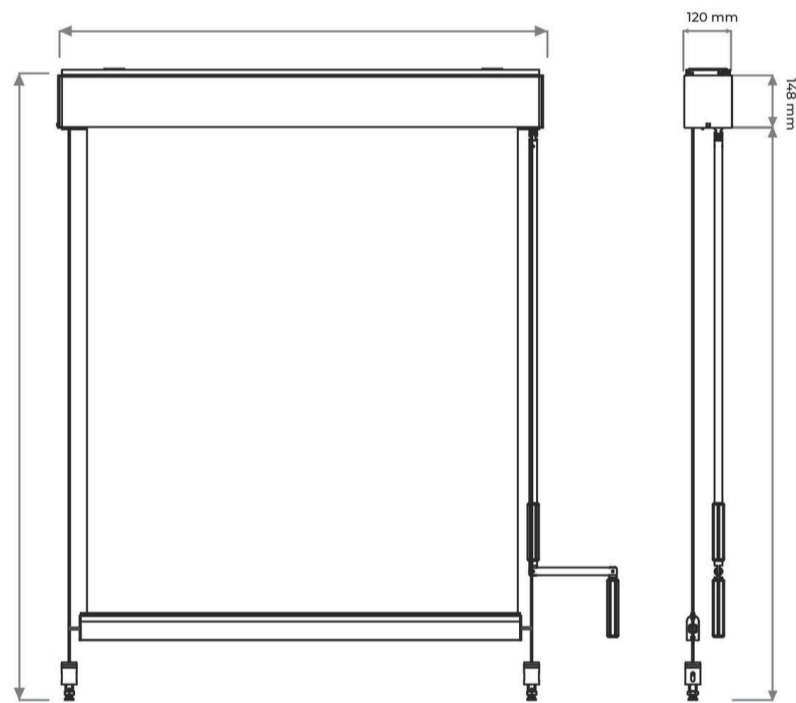

## FLEXIBOX

This is an outdoor roller blind, operated manually with a crank or motorized with a remote control. It is equipped with a box that protects the canvas and the internal mechanism. It can be used for residential or commercial purposes, providing protection from the sun, rain, and wind.